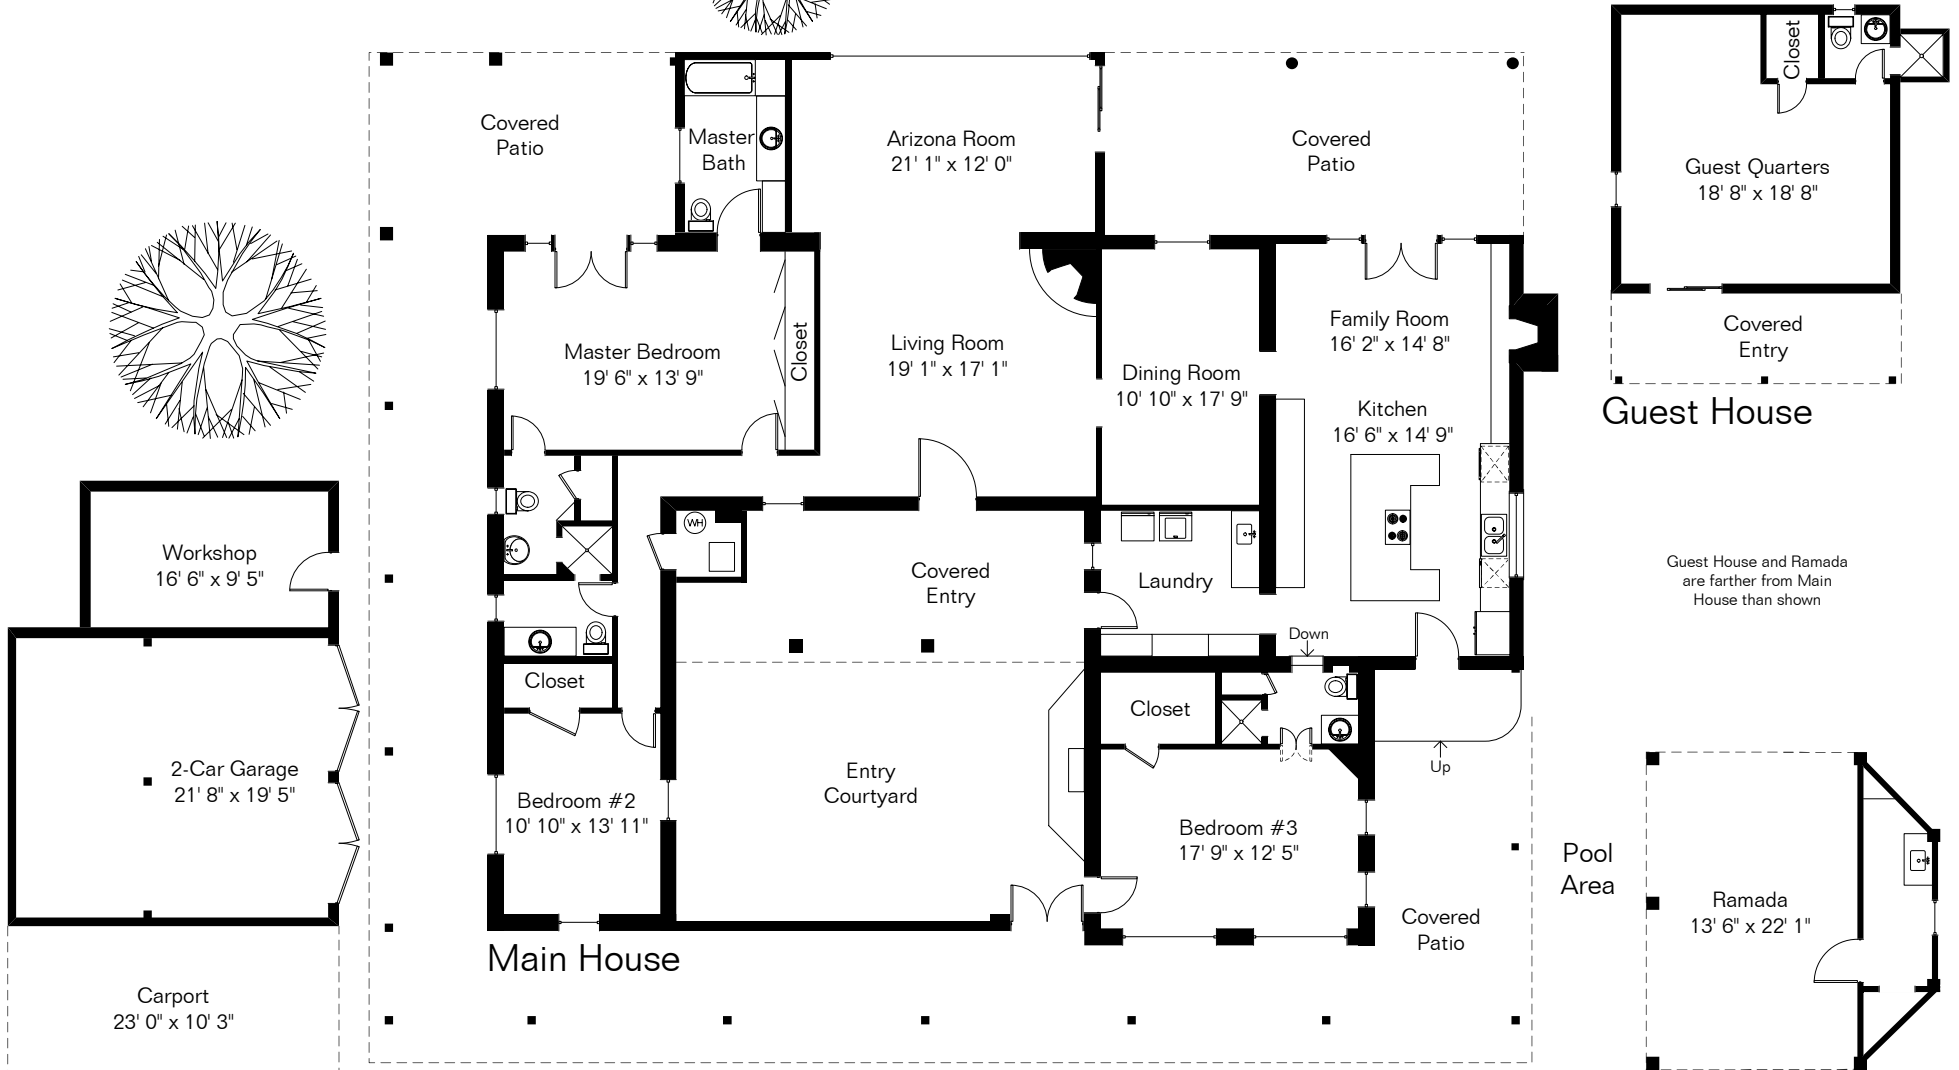

The square footages and room size information are deemed to be reliable but are not guaranteed and should be independently verified. This drawing is for marketing purposes only.

# 6205 N Canyon Dr

Main House 2,898 Sq Ft

Guest House 416 Sq Ft

Total Living Area 3,314 Sq Ft

Garage/Workshop 660 Sq Ft

Site Visit April 2023

0 ft. 6 ft. 10 ft. 20 ft.

Copyright 2023 Floor Plans First! LLC  
All Rights Reserved.